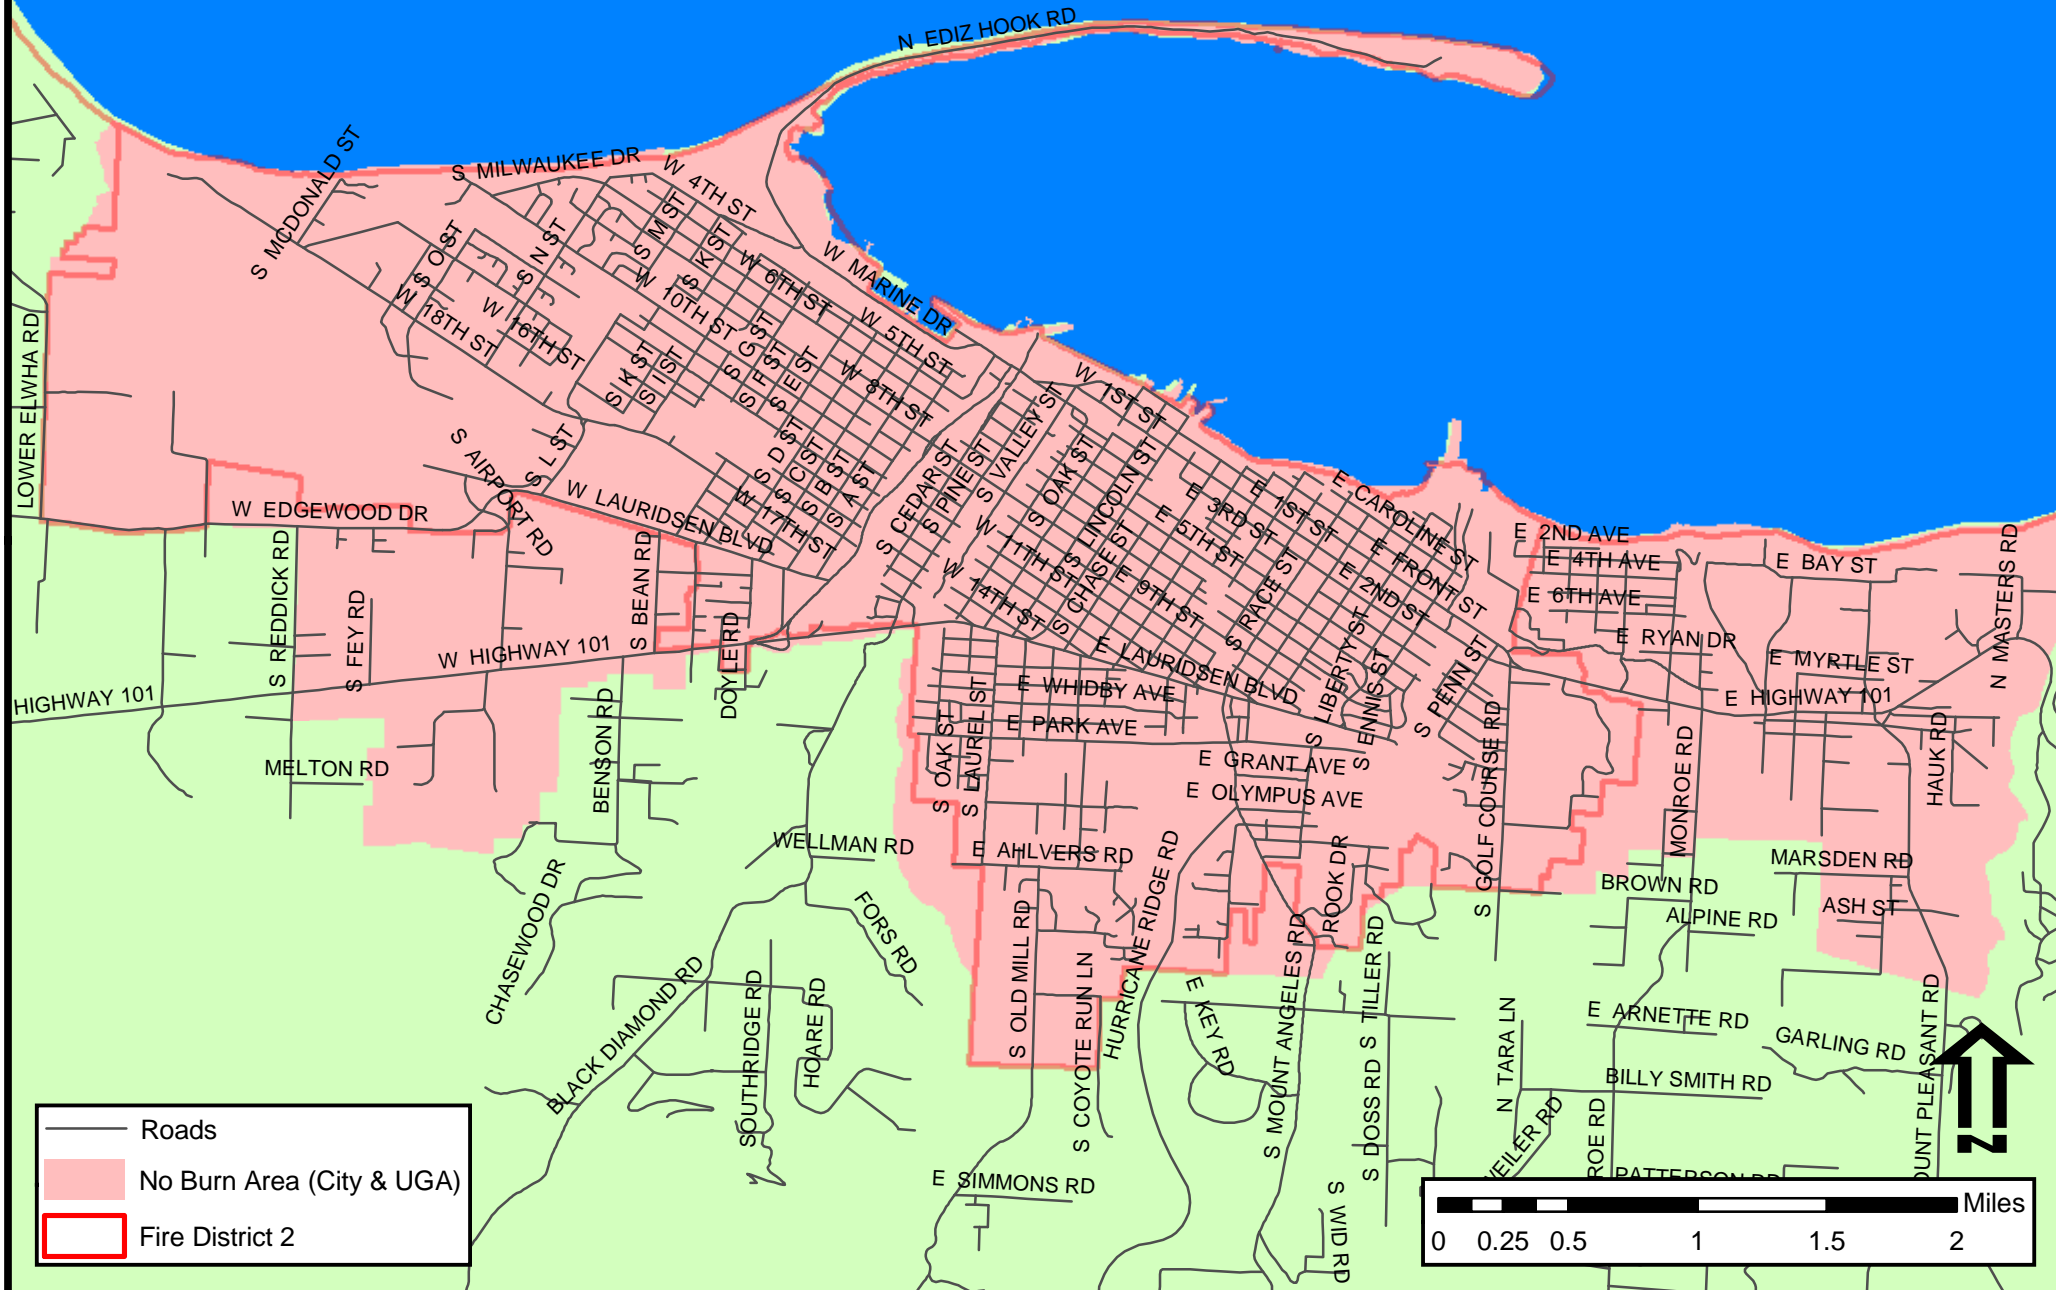

Port Angeles

NO BURN AREA

As of January 1, 2007 no residential or land clearing burning will be allowed in this area.

Note: The boundaries on this map are an approximation. If your property is close to the boundary, call ORCAA prior to burning to ensure that you live outside the NO BURN AREA.