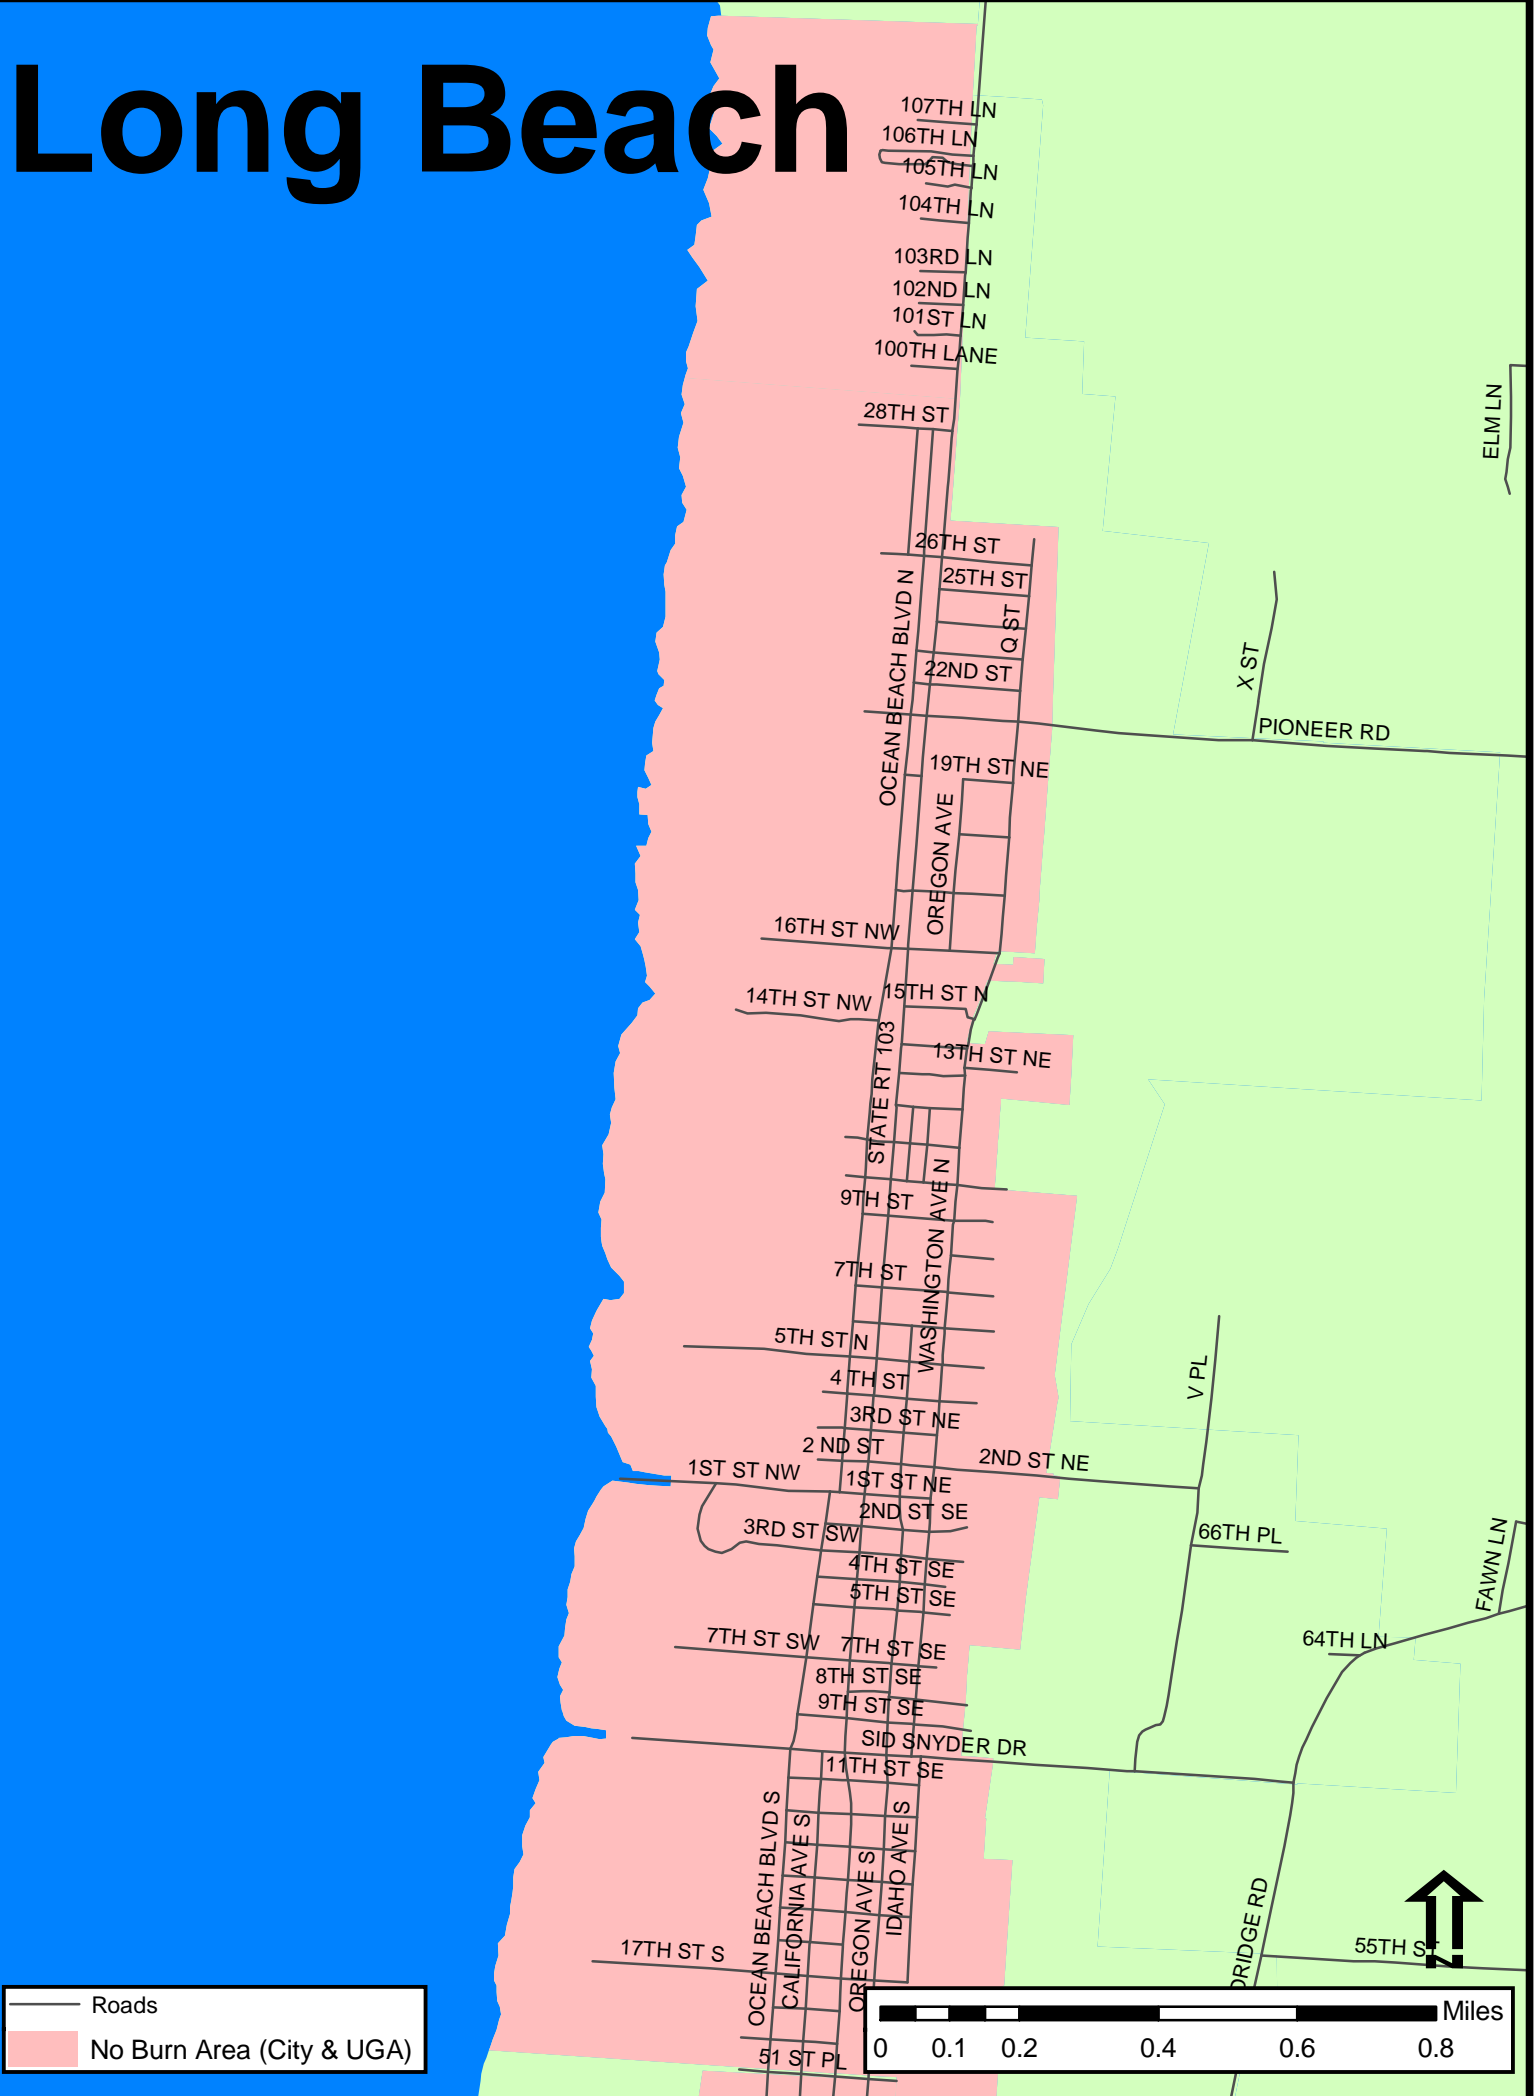

# Long Beach

Map created by Steve Rybolt - Olympic Region Clean Air Agency - October 26, 2006

# NO BURN AREA

As of January 1, 2007 no residential or land clearing burning will be allowed in this area.

Note: The boundaries on this map are an approximation. If your property is close to the boundary, call ORCAA prior to burning to ensure that you live outside the NO BURN AREA.